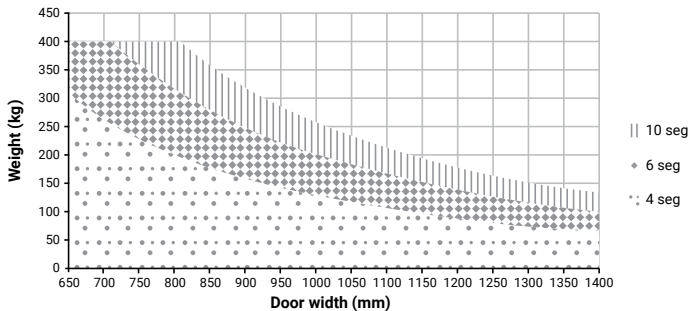

TECHNICAL CHARACTERISTICS

| | PREMIS |
|--------------------------|------------------------------------------------------|
| Dimensions Operator | 644x75x138 mm |
| Power supply (V/Hz) | 230 V - 50 Hz |
| Power consumed (W) | 100 W |
| Motor voltage (Vdc) | 40 V |
| Opening speed Adjustable | 3 - 10 seconds |
| Closing speed Adjustable | 5 - 10 seconds |
| Max. torque (Nm) | 50 |
| Opening angle | Adjustable from 0 -100° (with mechanical stopper) |
| Maximum: Weight / Width | door 200kg – 1.400mm |