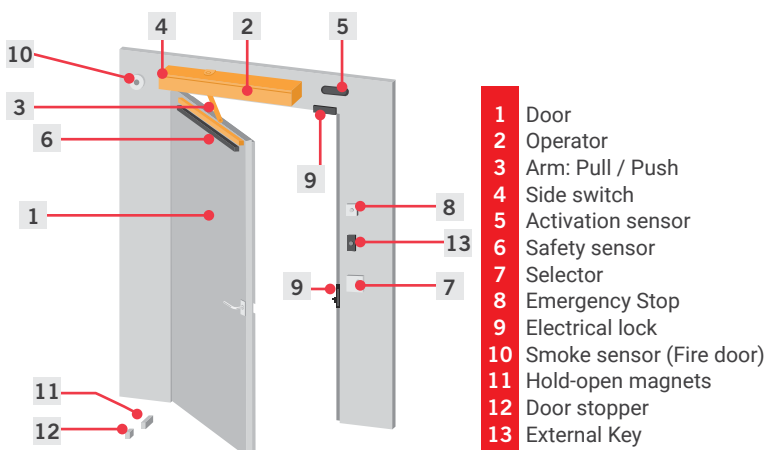

ACCESSORIES

SELECTORS

DIG SEL02
Digital selector

SENSOR RADARS

RAD6 Swing door safety sensor.
L=360mm

RAD26 Swing door safety sensor.
L=1.023mm

EMISOR6

Push-button wireless and waterproof

PUL03 Push-button for person
with disabilities

ACCESSORIES

STAINLESS STEEL COVER
Special order

FP200
Finger protection