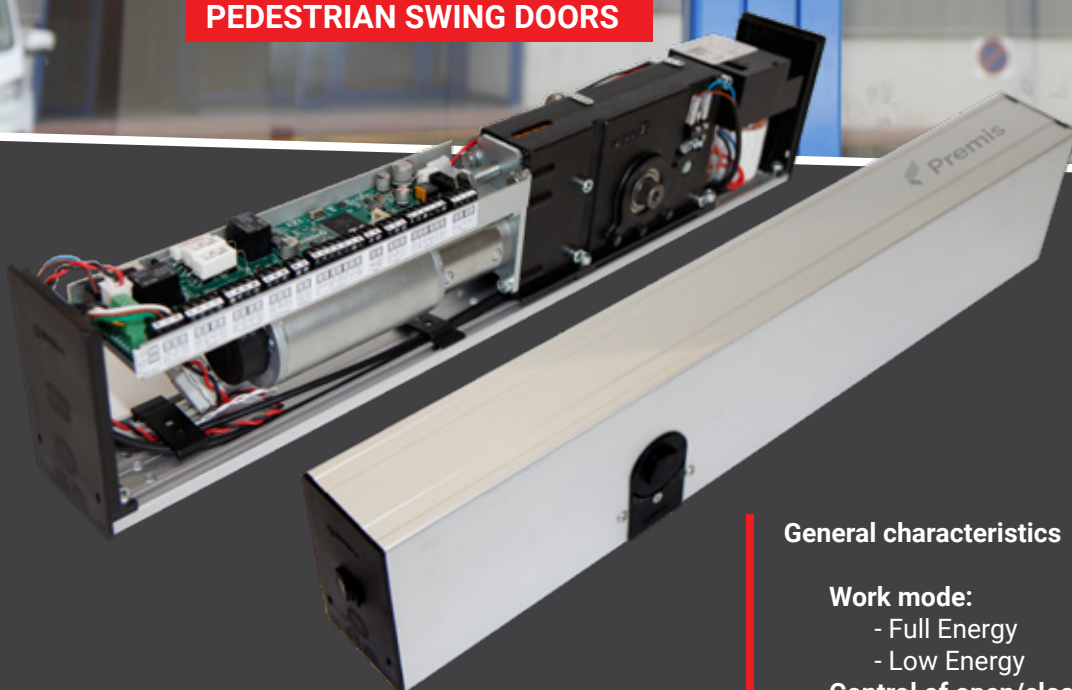

Premis

OPERATOR FOR

PEDESTRIAN SWING DOORS

General characteristics

Work mode:

- Full Energy
- Low Energy

Control of open/close by way of encoder.

Anti-crush.

Master / Slave: Swing door synchronisation.

Multifunction selector: Digital / Rotary.

Reset.

Emergency input.

Push & go function.

Courtesy function for handicapp people.

European standards EN 16005

We open
the doors for you

ADVANTAGES

- Control of movement in closed loop (PID).
- Adjustable speeds and forces.
- Adjustable standby time.
- Arms: Rigid and Articulated.
- Side switch: manual / automatic / configurable.
- Multi-functions: Accessible toilets, etc.
- Door closing compression spring for high performance.

TECHNICAL CHARACTERISTICS

| | PREMIS |
|--------------------------|------------------------------------------------------|
| Dimensions Operator | 644x75x138 mm |
| Power supply (V/Hz) | 230 V - 50 Hz |
| Power consumed (W) | 100 W |
| Motor voltage (Vdc) | 40 V |
| Opening speed Adjustable | 3 - 10 seconds |
| Closing speed Adjustable | 5 - 10 seconds |
| Max. torque (Nm) | 50 |
| Opening angle | Adjustable from 0 -100° (with mechanical stopper) |
| Maximum: Weight / Width | door 200kg – 1.400mm |